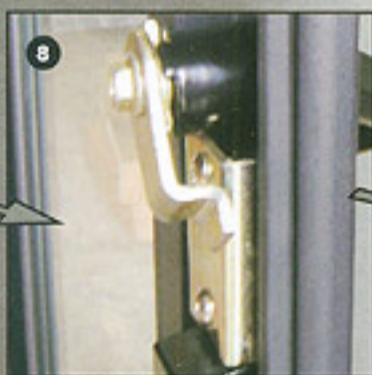

1U COOLING FAN

19" SERVER

K/D [knocked-down] Server

FEATURES

- Meet ANSI / EIA RS-310-C,D,E,F , ETSI/IEC-297-3 regulations, UL and CE approvals, also the MIL-STD-167 vibration test is compatible perfectly.
- Max. static load : 1014kgw
(tested by SGS, Report No : HLO0195B/2004)
- Easy setup and disassemble
- Die-cast heavy duty aluminum post frame
- Side panels, top, bottom plates of SPCC high-quality cold rolled steel
- Plexiglass front door , ventilate Rear door W/lock
- Removable side, front and rear doors
- Adjustable Aluminum mounting angle

ASSEMBLE GUIDE

RACK

Racks ship more to a container

MATERIAL

- Die-cast heavy duty aluminum post frame
- Side panels, top cover, bottom plates of SPCC high-quality cold roll steel

INSTALLATION DIMENSION

- Height (External) : 15 HU / 20 HU / 25 HU / 30 HU / 35 HU / 41HU / 42HU
{1 HU (or 1U) = 44.45 mm}
- Depth (External) : 615 / 750 / 900mm
- Width (installed) : 482 mm (19" design, External Width: 600mm)