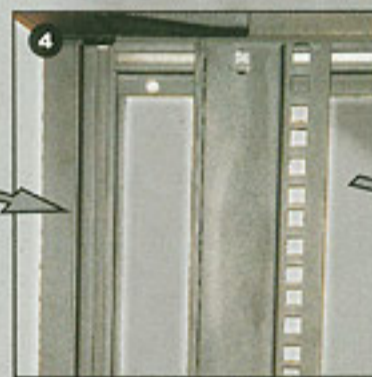

1U COOLING FAN

19" SERVER

K/D [knocked-down] Server

FEATURES

- Meet ANSI / EIA RS-310-C,D,E,F , ETSI/IEC-297-3 regulations, UL and CE approvals, also the MIL-STD-167 vibration test is compatible perfectly.
- Max. static load : 1014kgw
(tested by SGS, Report No : HLO0195B/2004)
- Easy setup and disassemble
- Die-cast heavy duty aluminum post frame
- Side panels, top, bottom plates of SPCC high-quality cold rolled steel
- Plexiglass front door , ventilate Rear door W/lock
- Removable side, front and rear doors
- Adjustable Aluminum mounting angle

ASSEMBLE GUIDE

RACK

Racks ship more to a container

MATERIAL

- Die-cast heavy duty aluminum post frame
- Side panels, top cover, bottom plates of SPCC high-quality cold roll steel

INSTALLATION DIMENSION

- Height (External) : 15 HU / 20 HU / 25 HU / 30 HU / 35 HU / 41HU / 42HU
{1 HU (or 1U) = 44.45 mm}
- Depth (External) : 615 / 750 / 900mm
- Width (installed) : 482 mm (19" design, External Width: 600mm)