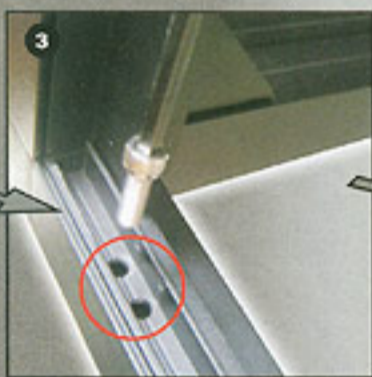

1U COOLING FAN

19" SERVER

K/D [knocked-down] Server

FEATURES

- Meet ANSI / EIA RS-310-C,D,E,F , ETSI/IEC-297-3 regulations, UL and CE approvals, also the MIL-STD-167 vibration test is compatible perfectly.
- Max. static load : 1014kgw
(tested by SGS, Report No : HLO0195B/2004)
- Easy setup and disassemble
- Die-cast heavy duty aluminum post frame
- Side panels, top, bottom plates of SPCC high-quality cold rolled steel
- Plexiglass front door , ventilate Rear door W/lock
- Removable side, front and rear doors
- Adjustable Aluminum mounting angle

ASSEMBLE GUIDE

RACK

Racks ship more to a container

MATERIAL

- Die-cast heavy duty aluminum post frame
- Side panels, top cover, bottom plates of SPCC high-quality cold roll steel

INSTALLATION DIMENSION

- Height (External) : 15 HU / 20 HU / 25 HU / 30 HU / 35 HU / 41HU / 42HU
{1 HU (or 1U) = 44.45 mm}
- Depth (External) : 615 / 750 / 900mm
- Width (installed) : 482 mm (19" design, External Width: 600mm)