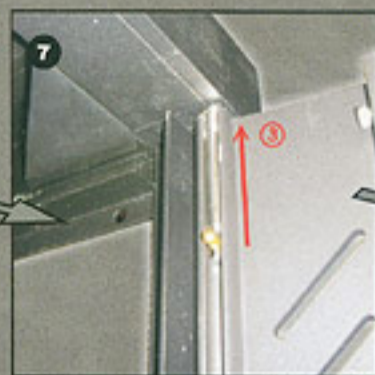

1U COOLING FAN

19" SERVER

K/D [knocked-down] Server

FEATURES

- Meet ANSI / EIA RS-310-C,D,E,F , ETSI/IEC-297-3 regulations, UL and CE approvals, also the MIL-STD-167 vibration test is compatible perfectly.
- Max. static load : 1014kgw
(tested by SGS, Report No : HLO0195B/2004)
- Easy setup and disassemble
- Die-cast heavy duty aluminum post frame
- Side panels, top, bottom plates of SPCC high-quality cold rolled steel
- Plexiglass front door , ventilate Rear door W/lock
- Removable side, front and rear doors
- Adjustable Aluminum mounting angle

ASSEMBLE GUIDE

RACK

Racks ship more to a container

MATERIAL

- Die-cast heavy duty aluminum post frame
- Side panels, top cover, bottom plates of SPCC high-quality cold roll steel

INSTALLATION DIMENSION

- Height (External) : 15 HU / 20 HU / 25 HU / 30 HU / 35 HU / 41HU / 42HU
{1 HU (or 1U) = 44.45 mm}
- Depth (External) : 615 / 750 / 900mm
- Width (installed) : 482 mm (19" design, External Width: 600mm)