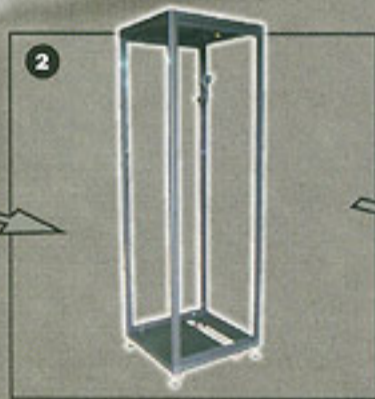

2U PLATE DRAWER

1U PLATE DRAWER

FIXED SHELF

2U PLATE

4U DRAWER

1U CABLE DUCT

BIANK PANEL

FIXED SHELF WITH 2BRACE

1U COOLING FAN

19" SERVER

K/D [knocked-down] Server

FEATURES

- Meet ANSI / EIA RS-310-C,D,E,F , ETSI/IEC-297-3 regulations, UL and CE approvals, also the MIL-STD-167 vibration test is compatible perfectly.
- Max. static load : 1014kgw
(tested by SGS, Report No : HLO0195B/2004)
- Easy setup and disassemble
- Die-cast heavy duty aluminum post frame
- Side panels, top, bottom plates of SPCC high-quality cold rolled steel
- Plexiglass front door , ventilate Rear door W/lock
- Removable side, front and rear doors
- Adjustable Aluminum mounting angle

ASSEMBLE GUIDE

RACK

Racks ship more to a container

MATERIAL

- Die-cast heavy duty aluminum post frame
- Side panels, top cover, bottom plates of SPCC high-quality cold roll steel

INSTALLATION DIMENSION

- Height (External) : 15 HU / 20 HU / 25 HU / 30 HU / 35 HU / 41HU / 42HU
{1 HU (or 1U) = 44.45 mm}
- Depth (External) : 615 / 750 / 900mm
- Width (installed) : 482 mm (19" design, External Width: 600mm)