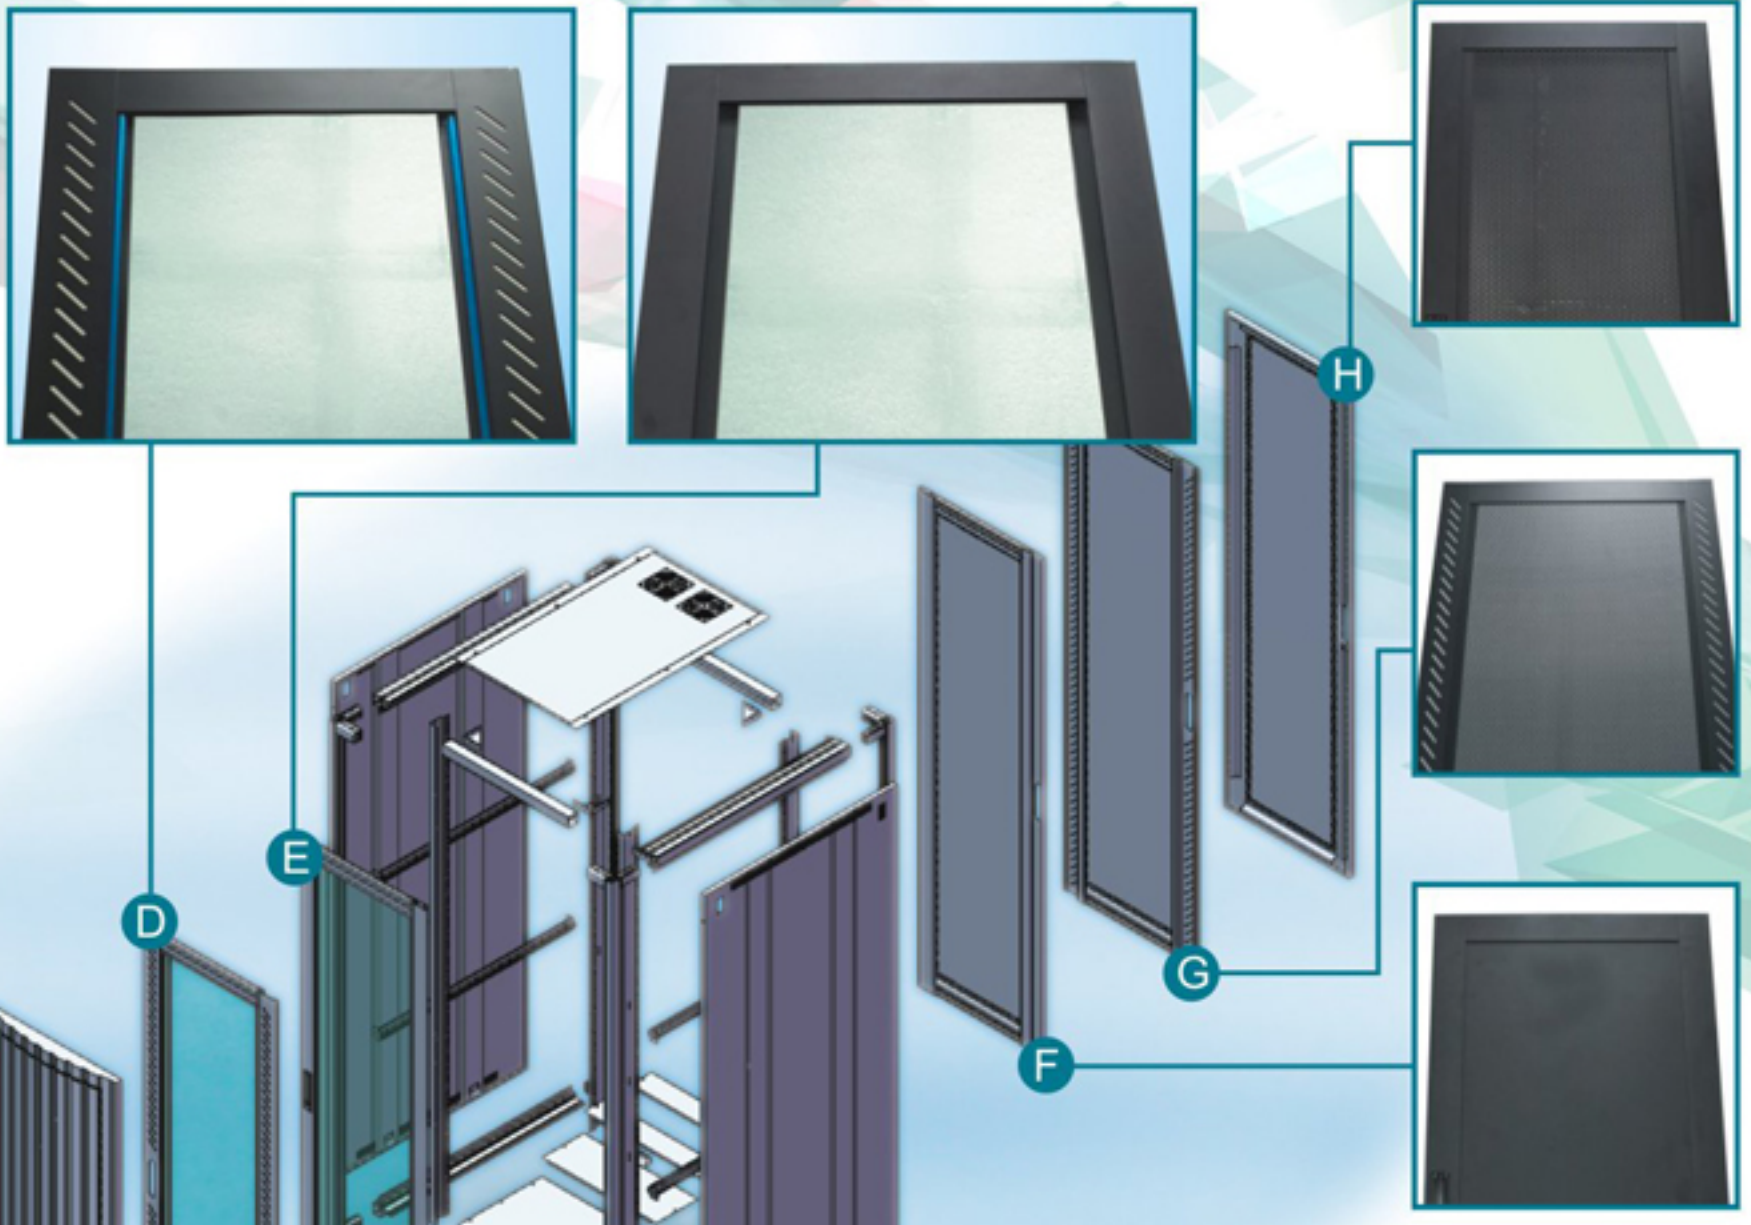

1U=1.75英吋(inch)=44.45mm 外高不含輪高
(H1 Without Caster Height)

19吋(外寬600)及23吋(外寬700) 規格尺寸
19" (WO=600)& 23" (WO=700) Standard Size

(Standard Size)規格 / 尺寸	H0/內高	H1/外高	D0/內深	D1/外深
JF-15-615	667	747	529	615
JF-20-615	889	969	529	615
JF-25-615	1111	1191	529	615
JF-30-615	1334	1414	529	615
JF-35-615	1556	1636	529	615
JF-41-615	1822	1902	529	615
JF-15-750	667	747	664	750
JF-20-750	889	969	664	750
JF-25-750	1111	1191	664	750
JF-30-750	1334	1414	664	750
JF-35-750	1556	1636	664	750
JF-41-750	1822	1902	664	750
JF-15-900	667	747	814	900
JF-20-900	889	969	814	900
JF-25-900	1111	1191	814	900
JF-30-900	1334	1414	814	900
JF-35-900	1556	1636	814	900
JF-41-900	1822	1902	814	900
JF-41-1000	1822	1902	914	1000
JF-41-1100	1822	1902	1014	1100
JF-42-900	1867	1947	814	900
JF-42-1000	1867	1947	914	1000
JF-42-1100	1867	1947	1014	1100